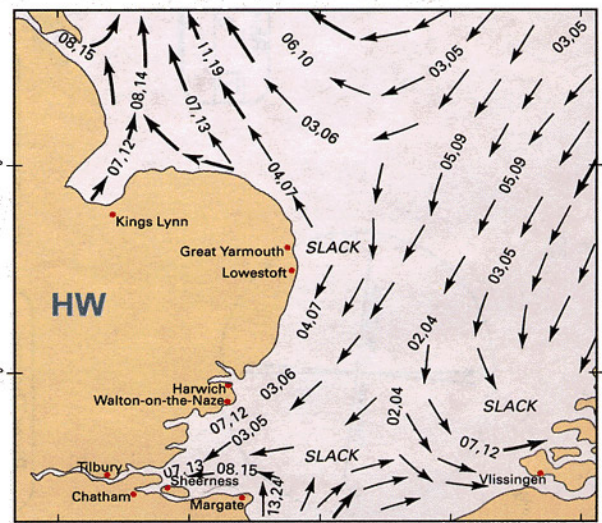

# E England

5 Hours before HW Dover (0530 before HW Walton)

4 Hours before HW Dover (0430 before HW Walton)

3 Hours before HW Dover (0330 before HW Walton)

2 Hours before HW Dover (0230 before HW Walton)

1 Hour before HW Dover (0130 before HW Walton)

HW Dover (0030 before HW Walton)