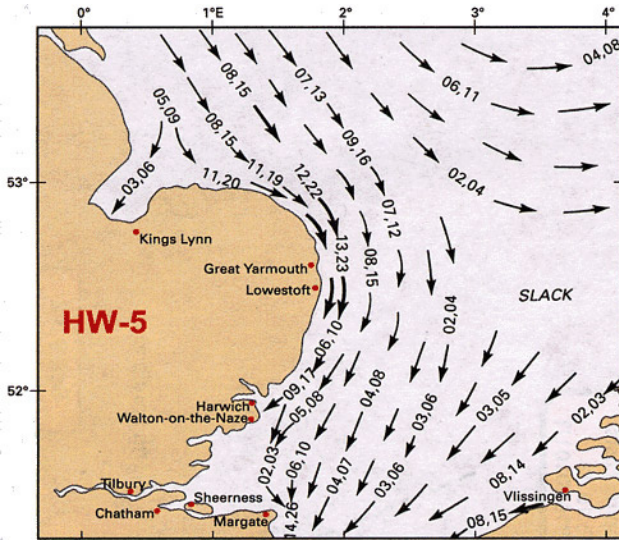

# E England

5 Hours before HW Dover (0530 before HW Walton)

4 Hours before HW Dover (0430 before HW Walton)

3 Hours before HW Dover (0330 before HW Walton)

2 Hours before HW Dover (0230 before HW Walton)

1 Hour before HW Dover (0130 before HW Walton)

HW Dover (0030 before HW Walton)