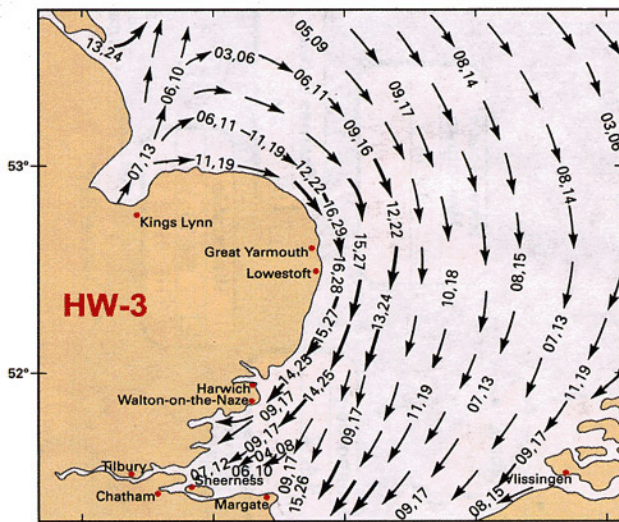

# E England

5 Hours before HW Dover (0530 before HW Walton)

4 Hours before HW Dover (0430 before HW Walton)

3 Hours before HW Dover (0330 before HW Walton)

2 Hours before HW Dover (0230 before HW Walton)

1 Hour before HW Dover (0130 before HW Walton)

HW Dover (0030 before HW Walton)