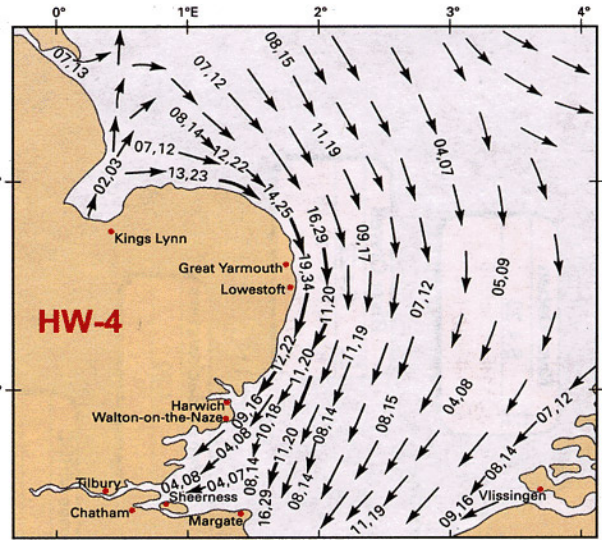

# E England

5 Hours before HW Dover (0530 before HW Walton)

4 Hours before HW Dover (0430 before HW Walton)

3 Hours before HW Dover (0330 before HW Walton)

2 Hours before HW Dover (0230 before HW Walton)

1 Hour before HW Dover (0130 before HW Walton)

HW Dover (0030 before HW Walton)