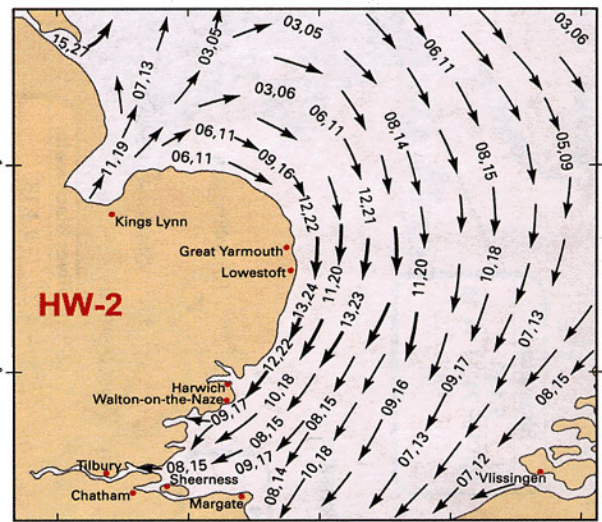

# E England

5 Hours before HW Dover (0530 before HW Walton)

4 Hours before HW Dover (0430 before HW Walton)

3 Hours before HW Dover (0330 before HW Walton)

2 Hours before HW Dover (0230 before HW Walton)

1 Hour before HW Dover (0130 before HW Walton)

HW Dover (0030 before HW Walton)