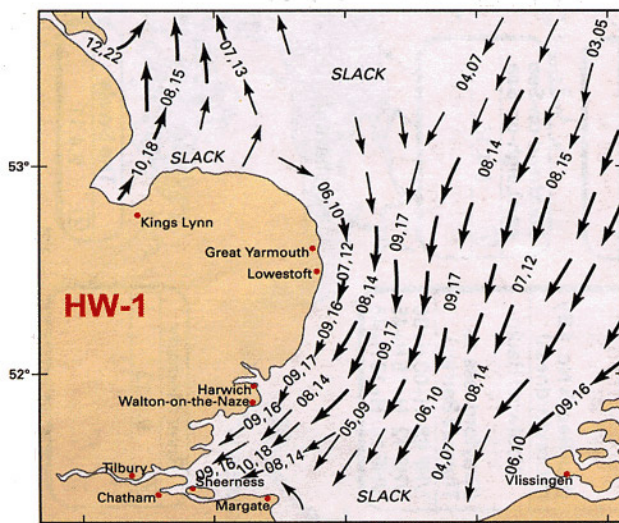

# E England

5 Hours before HW Dover (0530 before HW Walton)

4 Hours before HW Dover (0430 before HW Walton)

3 Hours before HW Dover (0330 before HW Walton)

2 Hours before HW Dover (0230 before HW Walton)

1 Hour before HW Dover (0130 before HW Walton)

HW Dover (0030 before HW Walton)